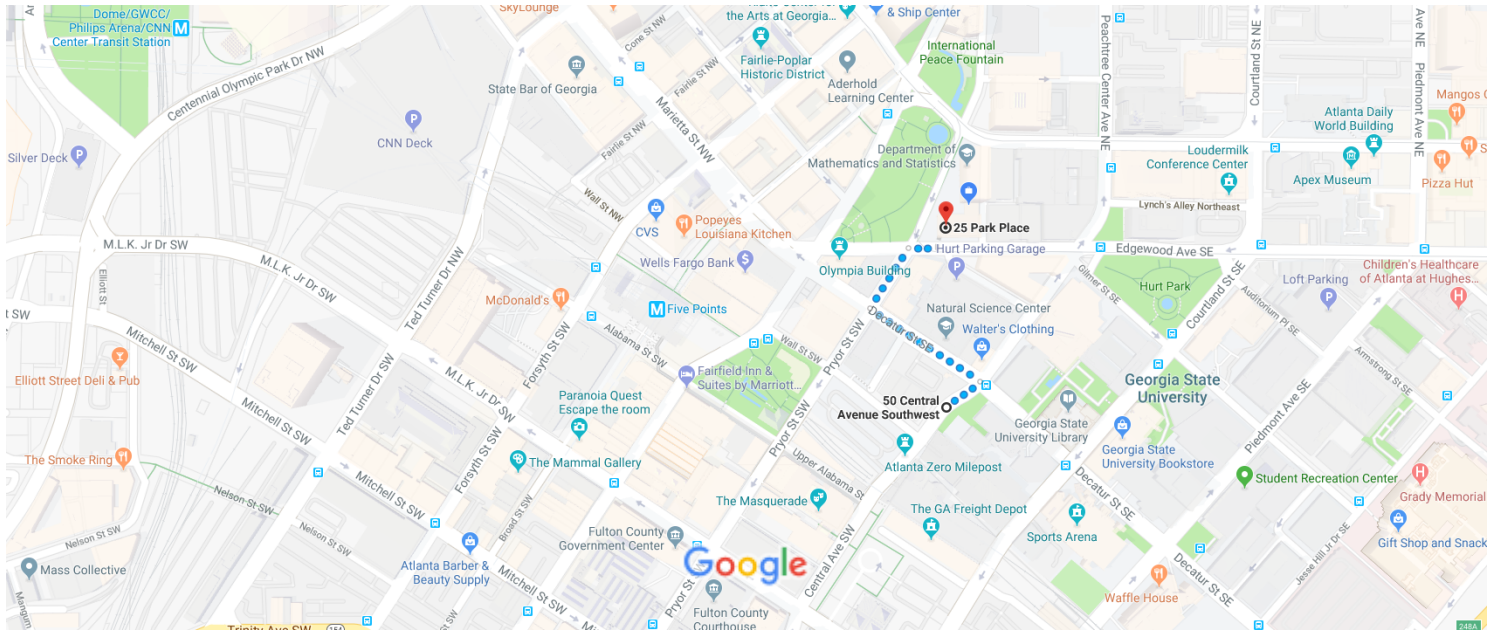

50 Central Ave SW, Atlanta, GA 30303 to 25 Park Place, Atlanta, GA 30303

Walk 0.2 mile, 4 min

Walking direction from G Deck Central Ave Exit (on G Deck 3rd Floor West) to 25 Park Place

Map data ©2018 Google 200 ft

50 Central Ave SW

Atlanta, GA 30303

Use caution—walking directions may not always reflect real-world conditions

- 1. Head northeast on Central Ave SW toward Decatur St SE 161 ft

- 2. Turn left onto Decatur St SE
 May be closed at certain times or days 492 ft

- 3. Turn right onto Park Pl S/Pryor St SW 266 ft

- 4. Turn right onto Edgewood Ave SE 108 ft

25 Park Place

Atlanta, GA 30303

These directions are for planning purposes only. You may find that construction projects, traffic, weather, or other events may cause conditions to differ from the map results, and you should plan your route accordingly. You must obey all signs or notices regarding your route.